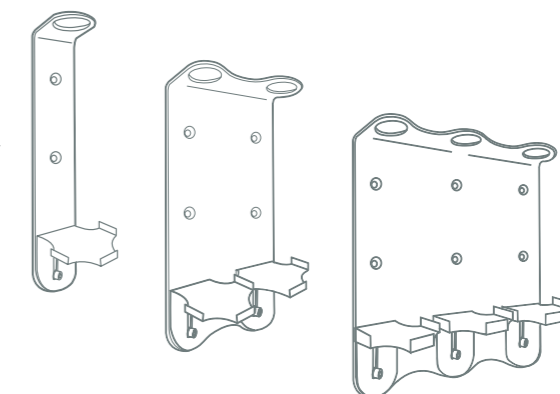

Screws

Double sided Tape

white

black

chrome silver *

*recyclability is not guaranteed due to the chrome plating, check with your country how to dispose of it.

Stainless steel holder

in Stainless steel material
available single, double and triple.

anti-theft, accessible with
housekeeping key.

Screws

polished
stainless steel

ROUND

P350
370 ml e 12,51 us fl.oz.

The brand new dispenser shape, which resembles an apothecary style bottle. designed to offer a wider range of pump bottles.